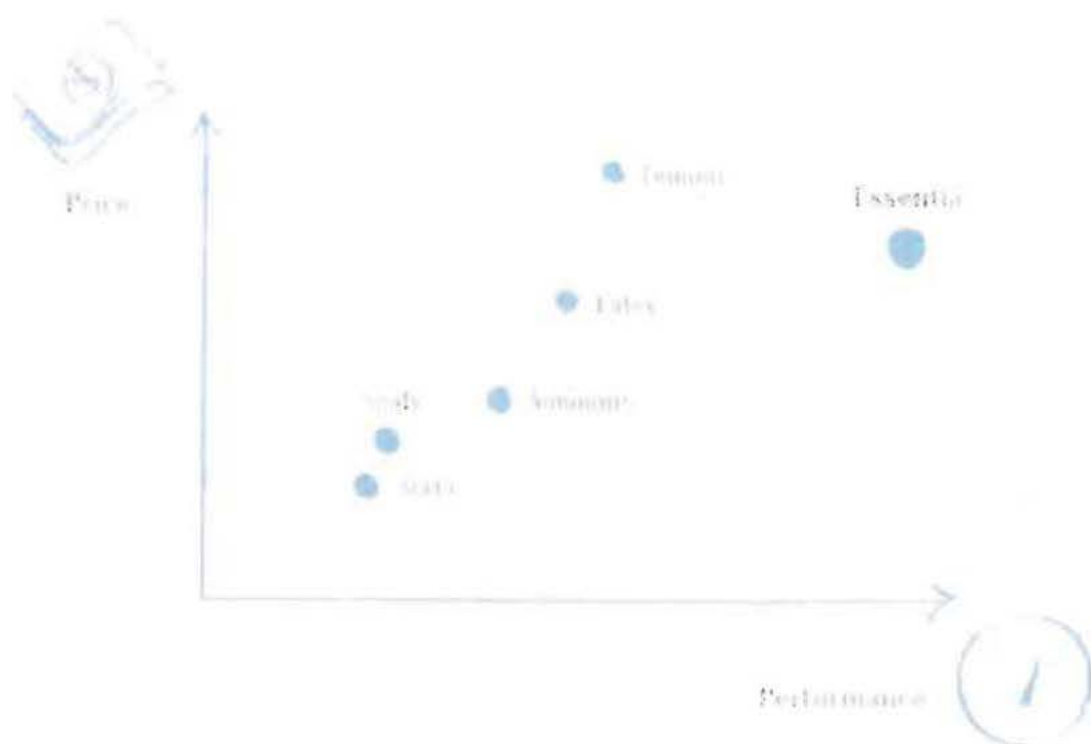

Pressure Relief

Comfort is determined by pressure relief. With Essentia mattresses, pressure points are eliminated so there's proper blood circulation, no tossing and turning. The result is an undisturbed, restful nights sleep. Pressure relief for Essentia's memory foam is an astounding

12.25 mmHg @ 200lbs, compared to the leading Tempur-Pedic measured at only 15–28 mmHg. See [Essentia and Tempur-Pedic](#).

Sleeping in the wrong position every night affects your health. **Spinal alignment** is particularly important for proper disc re-hydration, blood circulation and an overall recuperative sleep. Our medical support mattresses are engineered for superior spinal alignment, support and comfort.